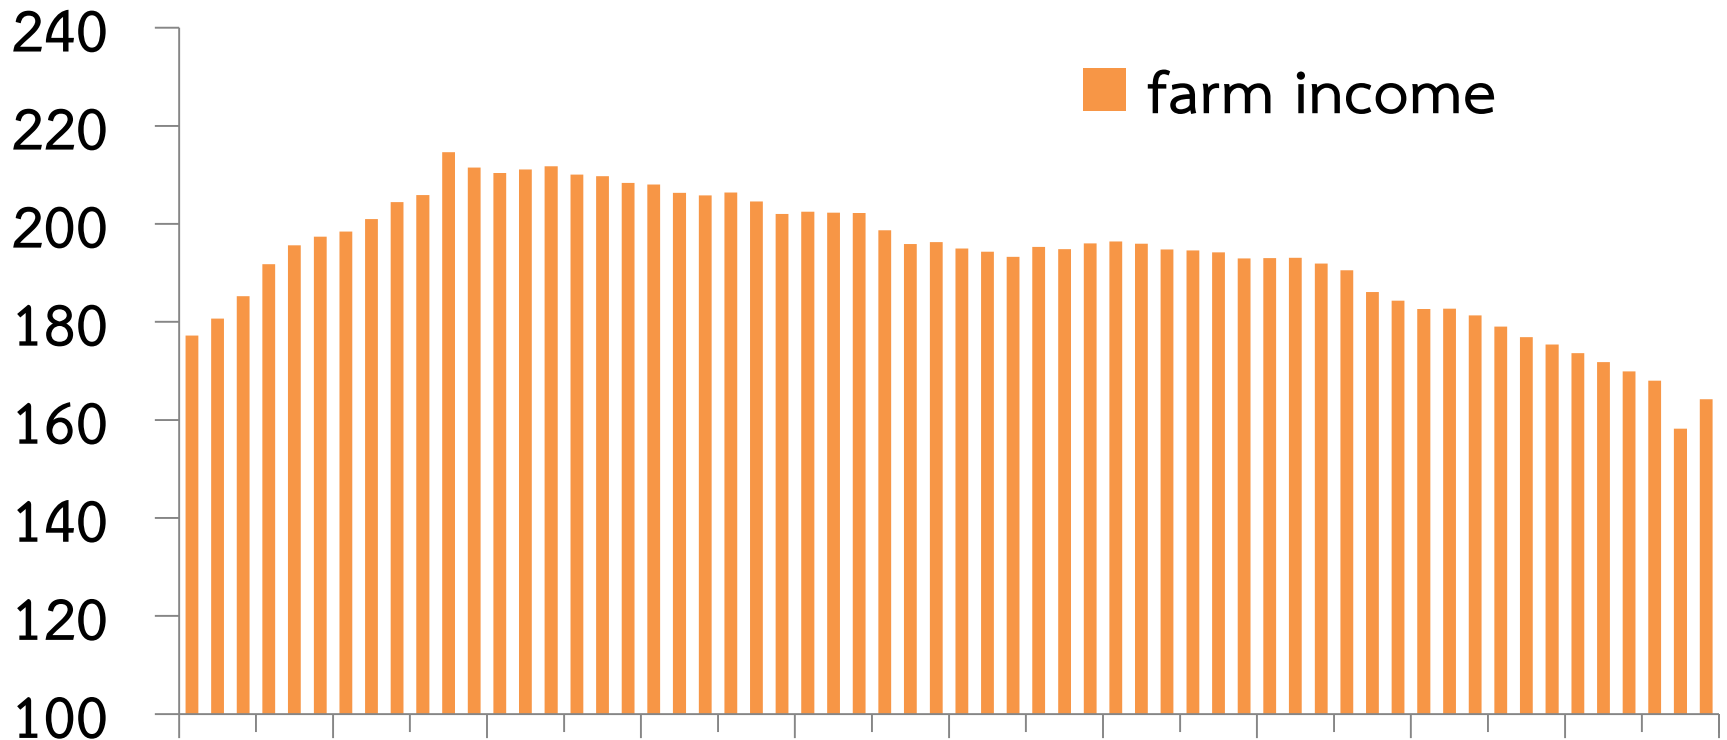

Farm Income

Index (2005 = 100), 12 mmov

Source: Office of Agricultural Economics and calculated by BOT