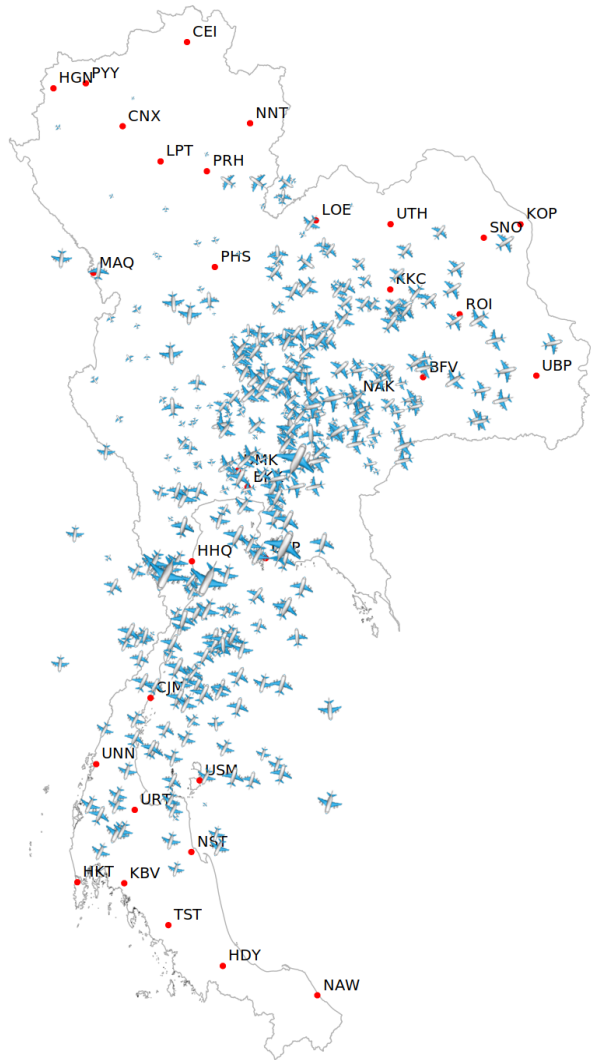

# Thailand's daily domestic flights in 2020

01-Jan-2020

01-Apr-2020

Airplane size depends on number of passengers

- BFV: Buri Ram Airport
- BKK: Suvarnabhumi Airport
- CEI: Chiang Rai International Airport
- CJM: Chumphon Airport
- CNX: Chiang Mai International Airport
- DMK: Don Mueang International Airport
- HDY: Hat Yai International Airport
- HGN: Mae Hong Son Airport
- HHQ: Hua Hin Airport
- HKT: Phuket International Airport
- KBV: Krabi Airport
- KKC: Khon Kaen Airport
- KOP: Nakhon Phanom Airport
- LOE: Loei Airport
- LPT: Lampang Airport
- MAQ: Mae Sot Airport
- NAK: Nakhon Ratchasima Airport
- NAW: Narathiwat Airport
- NNT: Nan Airport
- NST: Nakhon Si Thammarat Airport
- PHS: Phitsanulok Airport
- PRH: Phrae Airport
- PYY: Mae Hong Son Airport (Pai)
- ROI: Roi Et Airport
- SNO: Sakon Nakhon Airport
- TST: Trang Airport
- UBP: Ubon Ratchathani Airport
- UNN: Ranong Airport
- URT: Surat Thani Airport
- USM: Samui Airport
- UTH: Udon Thani Airport
- UTP: U-Tapao International Airport