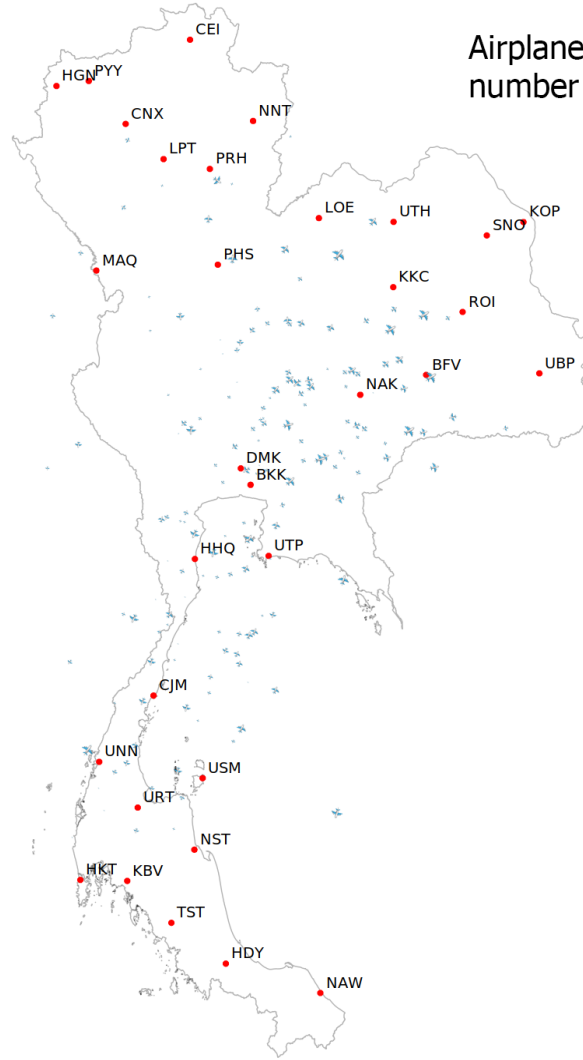

# Thailand's daily domestic flights in 2020

01-Jan-2020

01-Apr-2020

Airplane size depends on number of passengers

- BFV: Buri Ram Airport
- BKK: Suvarnabhumi Airport
- CEI: Chiang Rai International Airport
- CJM: Chumphon Airport
- CNX: Chiang Mai International Airport
- DMK: Don Mueang International Airport
- HDY: Hat Yai International Airport
- HGN: Mae Hong Son Airport
- HHQ: Hua Hin Airport
- HKT: Phuket International Airport
- KBV: Krabi Airport
- KKC: Khon Kaen Airport
- KOP: Nakhon Phanom Airport
- LOE: Loei Airport
- LPT: Lampang Airport
- MAQ: Mae Sot Airport
- NAK: Nakhon Ratchasima Airport
- NAW: Narathiwat Airport
- NNT: Nan Airport
- NST: Nakhon Si Thammarat Airport
- PHS: Phitsanulok Airport
- PRH: Phrae Airport
- PYY: Mae Hong Son Airport (Pai)
- ROI: Roi Et Airport
- SNO: Sakon Nakhon Airport
- TST: Trang Airport
- UBP: Ubon Ratchathani Airport
- UNN: Ranong Airport
- URT: Surat Thani Airport
- USM: Samui Airport
- UTH: Udon Thani Airport
- UTP: U-Tapao International Airport